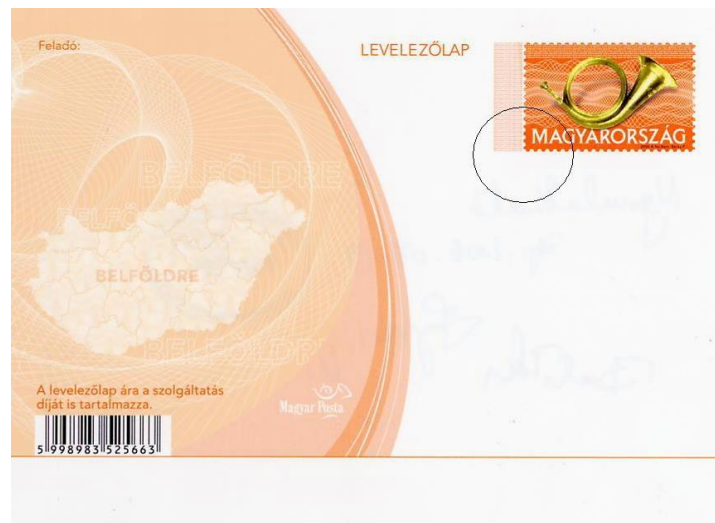

Size (inside): 180 x 265 mm

Specimens:

Front:

Back:

2.2.5. Prepaid postcard

Description of imprint:

The base colour of the postcards is orange. On the left of the postcard, as part of the security pattern of lines, there is a map of Hungary divided into counties together with the inscription "BELFÖLDRE" (Domestic). In the design of the imprinted stamp a yellow post horn is set on an orange pattern of interweaving lines for security purposes. In the top section of the stamp design and in the strip to the left of the stamp the inscription "Magyar Posta" is repeated in microwriting. Next to this horizontally there is the inscription "LEVELEZŐLAP" (Postcard) in block capitals.

Size: 105 x 148 mm

Specimens:

2.2.6. -¹

2.2.7. Europe priority prepaid standard and medium-sized envelope

Description of imprint:

The base colour of the standard and medium-sized envelopes is yellow ochre. As part of the security pattern of lines on the left of the envelope there is a map of Europe together with the inscription "EURÓPÁBA TO EUROPE". In the design of the imprinted stamp a yellow post horn is set on a yellow ochre pattern of interweaving lines for security purposes and the inscription "PRIORITAIRE" (priority) is also featured in block capitals in the strip. In the top section of the stamp design and in the strip to the left of the stamp the inscription "Magyar Posta" is repeated in microwriting. The priority marking is featured horizontally next to the stamp design.